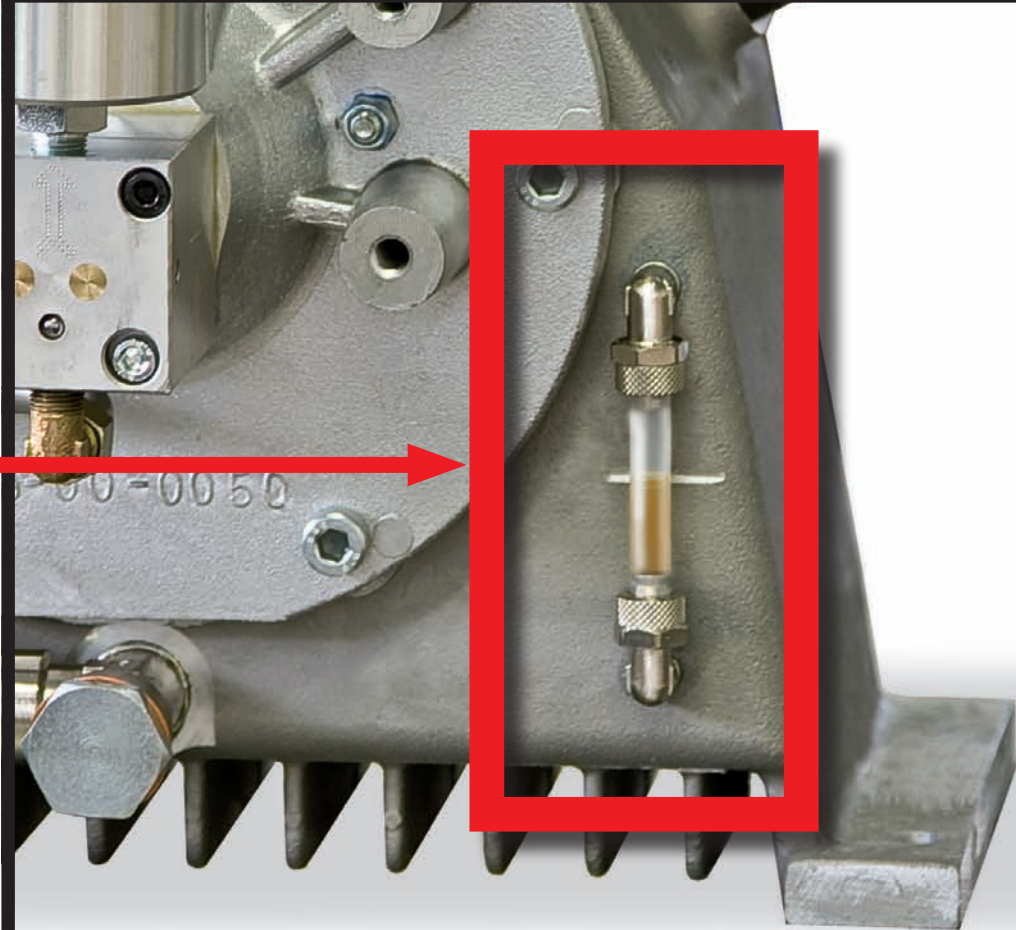

**PREVIOUS POSITION
OF THE OIL LEVEL CONTROL
ON THE COMPRESSOR FRAME**

**PRESENT POSITION
OF THE OIL LEVEL VISUAL CONTROL
ON THE PUMPING UNIT CRANKCASE**

**NEW POSITIONING
OF THE OIL LEVEL CONTROL
FOR MCH13-16/MINITECH COMPRESSORS**